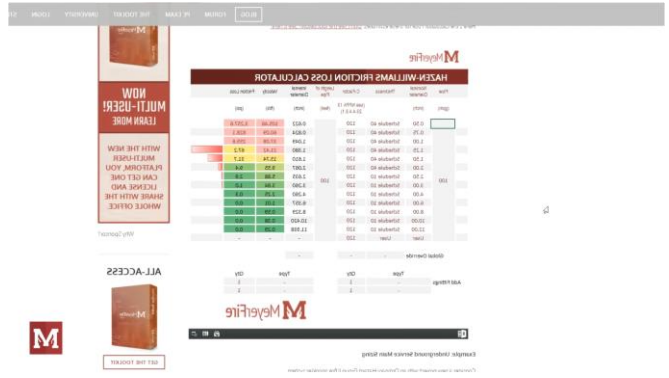

# HOW TO USE THE FRICTION LOSS CALCULATOR?

## NOTES

A large grid of small, empty rectangular boxes, intended for taking notes.