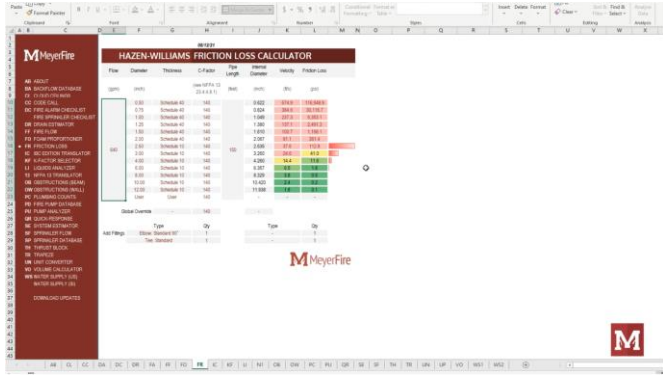

# HOW TO USE THE FRICTION LOSS CALCULATOR?

## NOTES

A large grid of small, empty rectangular boxes, intended for taking notes.