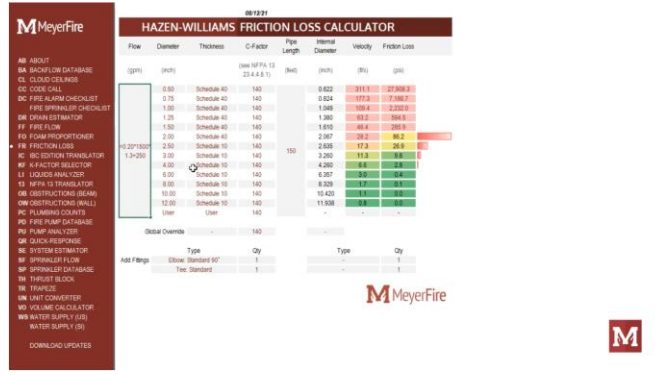

# HOW TO USE THE FRICTION LOSS CALCULATOR?

## NOTES

A large grid of small, empty rectangular boxes, intended for taking notes.