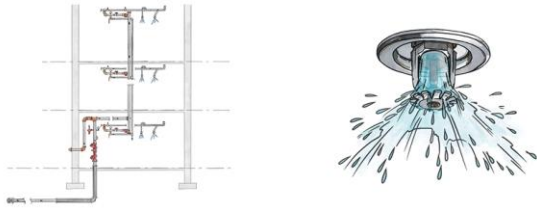

HOW DO COMBINED SPRINKLER AND STANDPIPE SYSTEMS WORK?

M

M

M

M

NOTES

A large area of the page is filled with a grid of small dots, intended for handwritten notes.

NOTES

A large area of dotted lines for taking notes.