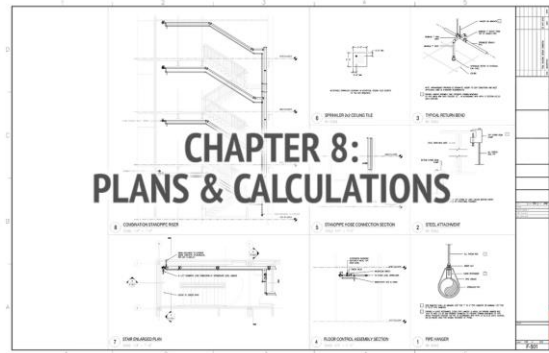

A HIGH-LEVEL OVERVIEW OF NFPA 14?

M

M

M

M

NOTES

A large area of the page is filled with a grid of small dots, intended for taking notes.

CHAPTER 4: SYSTEM COMPONENTS & HARDWARE

CHAPTER 5: SYSTEM REQUIREMENTS

NOTES

Grid of dotted lines for taking notes.

A HIGH-LEVEL OVERVIEW OF NFPA 14?

M

M

M

M

NOTES

A large area of the page is filled with a grid of small dots, intended for handwritten notes.

A HIGH-LEVEL OVERVIEW OF NFPA 14?

M

M

M

M

NOTES

A large area of dotted lines for taking notes.